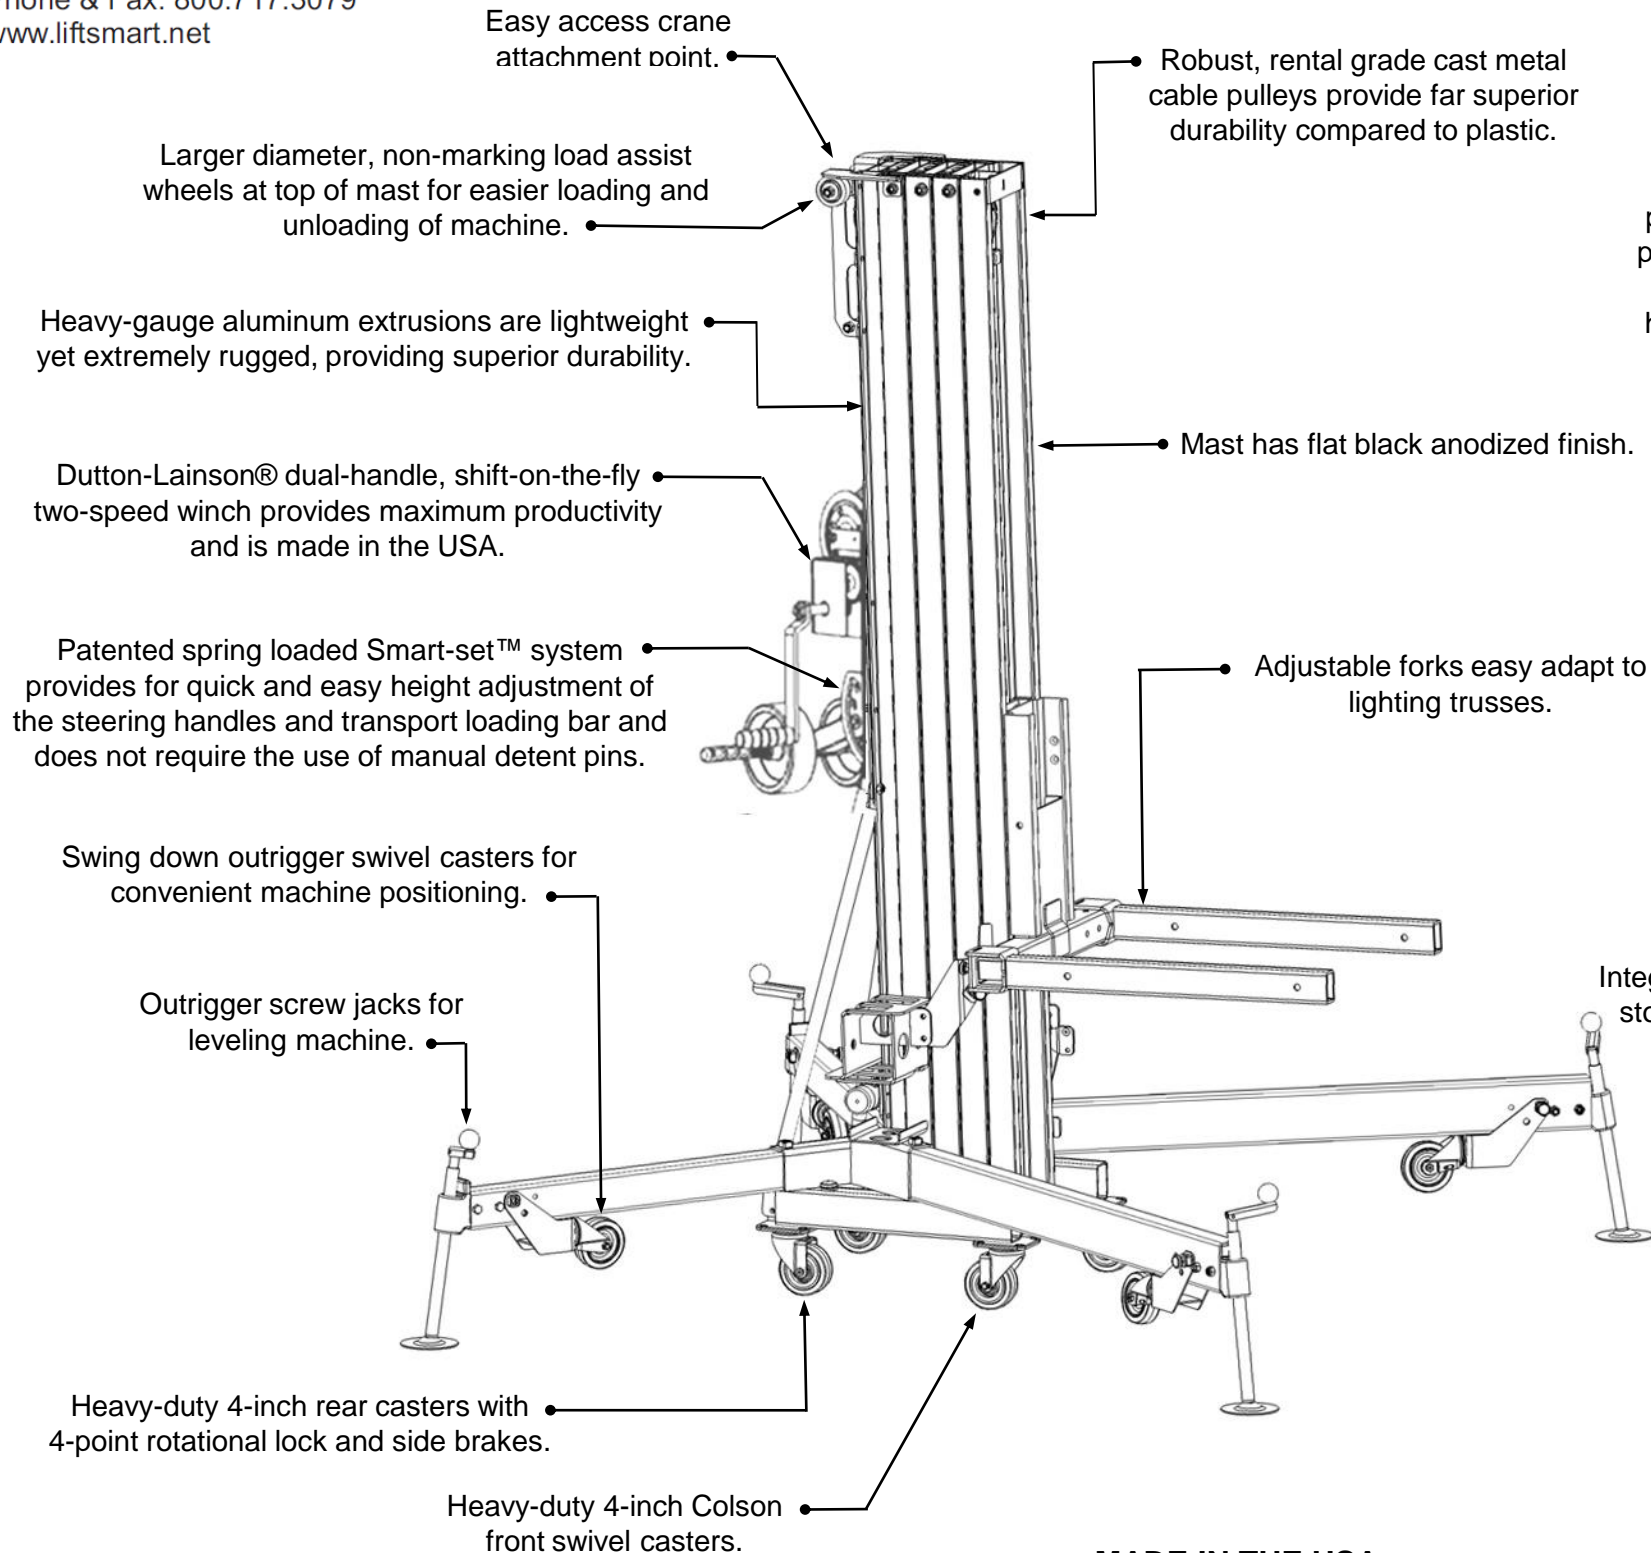

Stage Pro Series

The Lift for Stage Lighting and Sound Professionals

MADE IN THE USA
INVEST IN AMERICA - CHOOSE LIFTSMART

- Heavy-duty load capacities
- Dual handle 2-speed winch
- High quality heavy-duty design
- 2 year limited warranty
- Made in the U.S.A.

Lowered height provides the ability to pass through standard doorways without having to tilt-back the machine back.

Compact stowage.

3 model heights available:

- SP-15
- SP-20
- SP-25

Colson® Performa non-marking casters are made in the USA, backed by a 3-year limited warranty, and provide excellent maneuverability with a cushioned ride for an unmatched level of performance and durability.