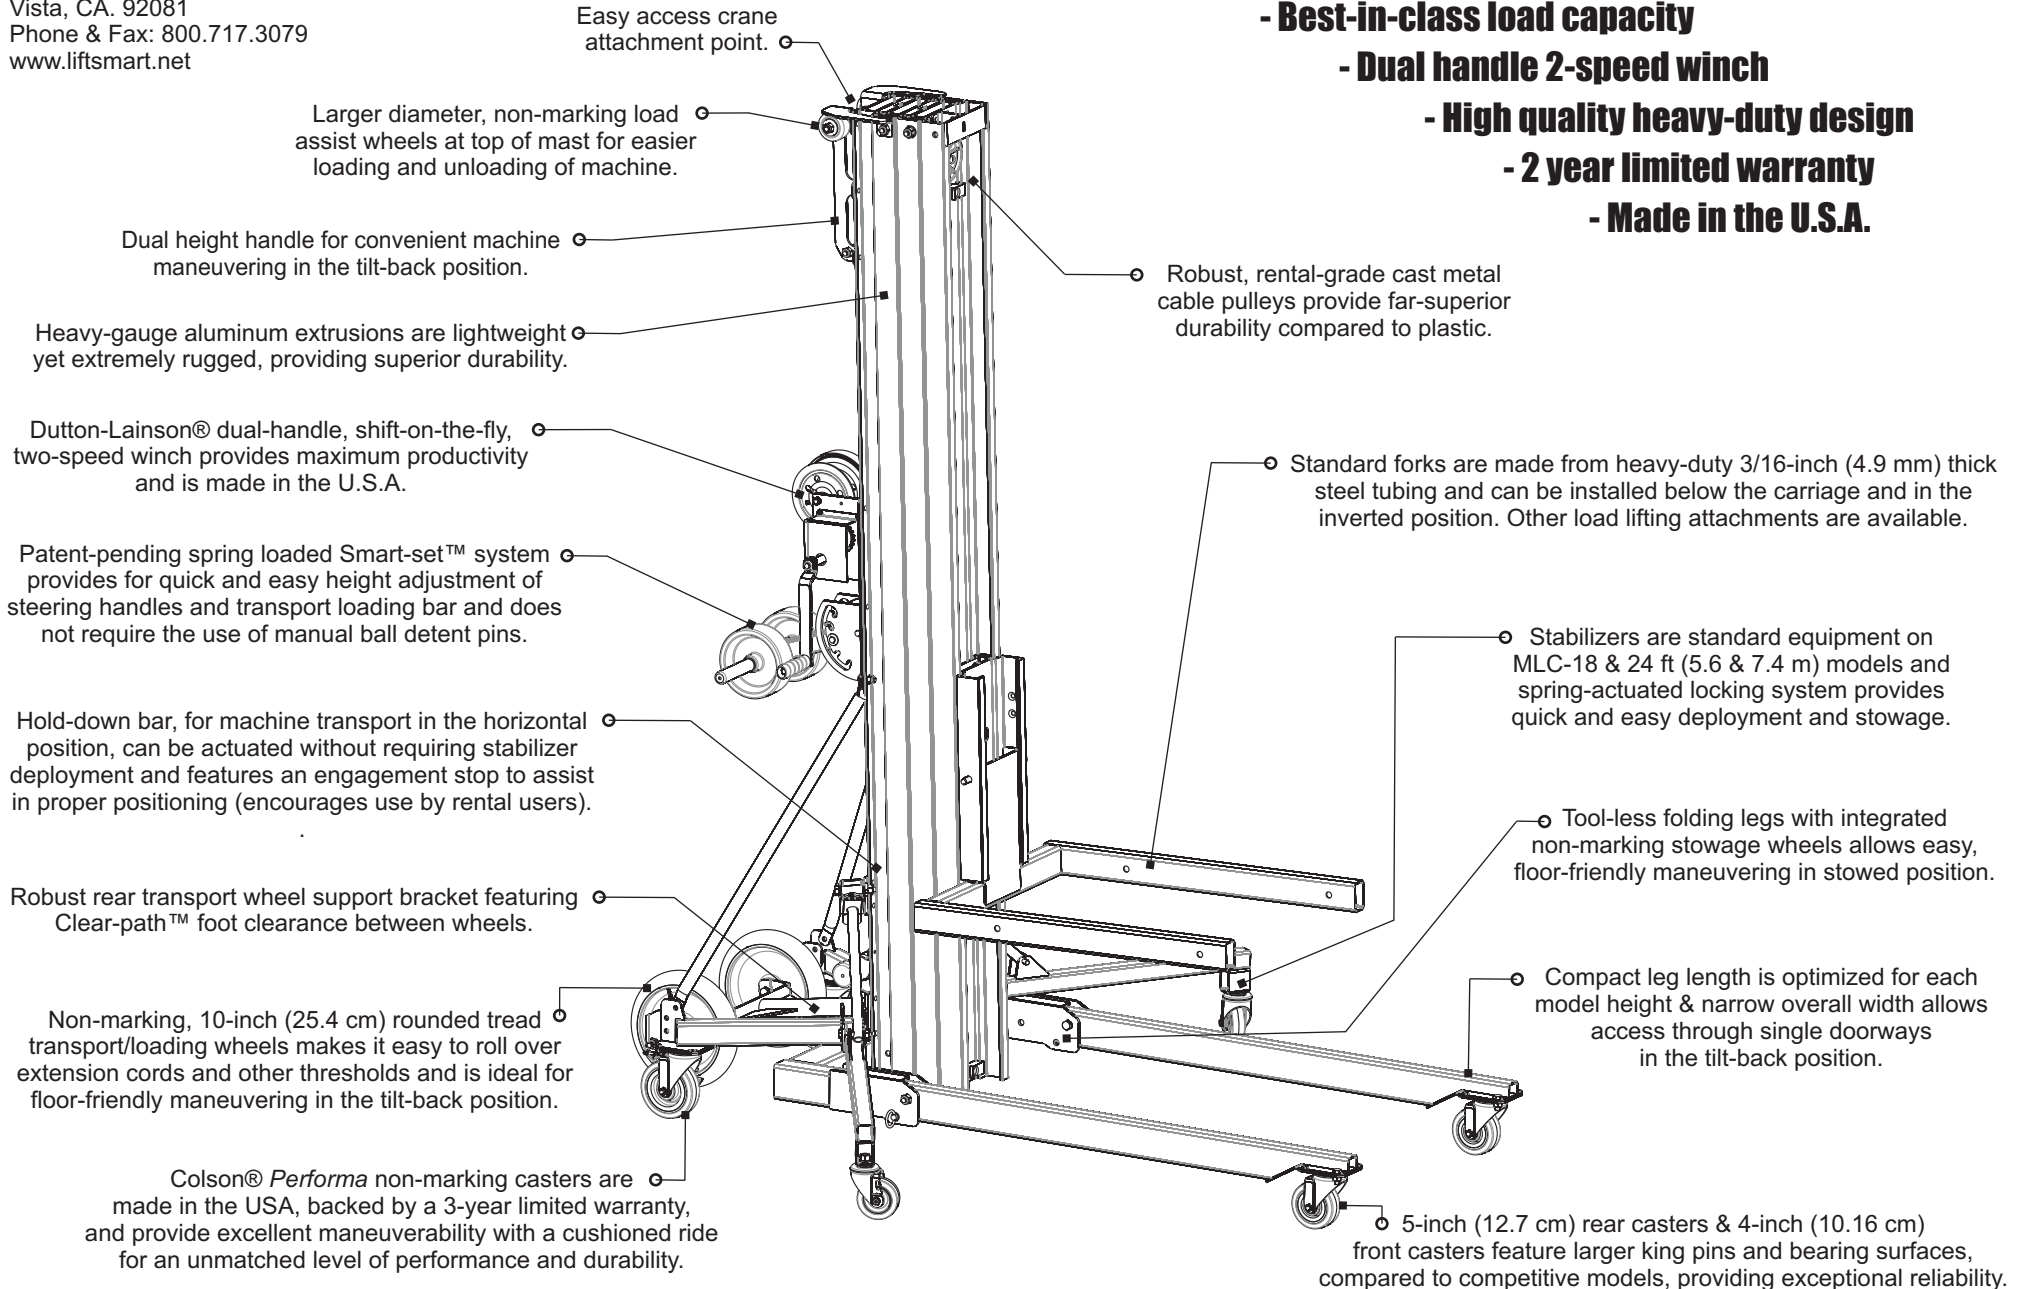

Construction Pro Series

Passes through standard doorways in the tilt-back position

- **Best-in-class load capacity**
- **Dual handle 2-speed winch**
- **High quality heavy-duty design**
- **2 year limited warranty**
- **Made in the U.S.A.**

Mini-Pro Series

Transportable in SUVs, vans, and short-bed pick-up trucks

- Industry-leading transportability

- Dual handle 2-speed winch

- High quality heavy-duty design

- 2 year limited warranty

- Made in the U.S.A.

Colson® *Performa* non-marking casters are made in the USA, backed by a 3-year limited warranty, and provide excellent maneuverability with a cushioned ride for an unmatched level of performance and durability.