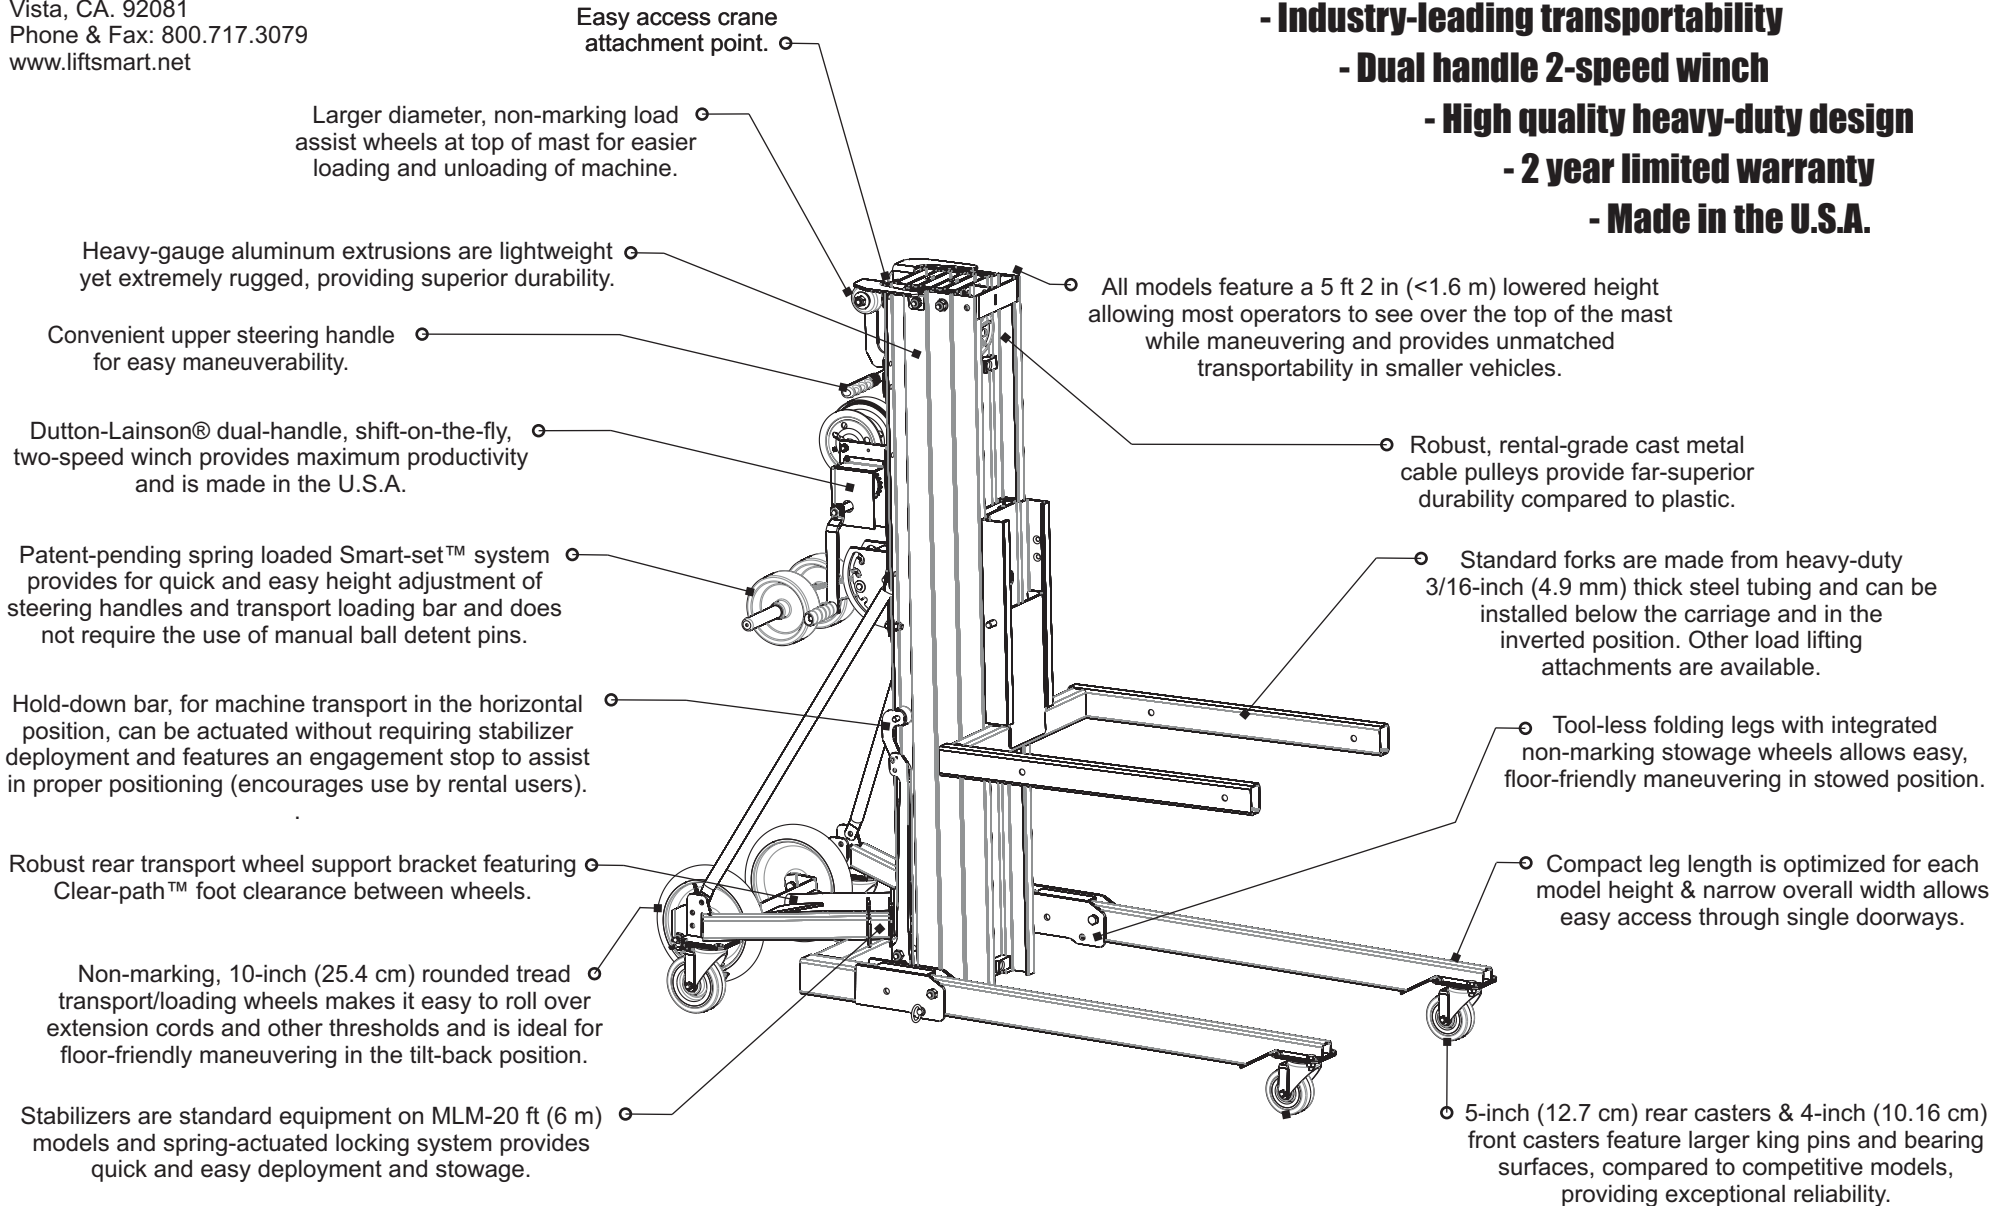

Construction Pro Series

Passes through standard doorways in the tilt-back position

- **Best-in-class load capacity**
- **Dual handle 2-speed winch**
- **High quality heavy-duty design**
- **2 year limited warranty**
- **Made in the U.S.A.**

Mini-Pro Series

Transportable in SUVs, vans, and short-bed pick-up trucks

- Industry-leading transportability

- Dual handle 2-speed winch

- High quality heavy-duty design

- 2 year limited warranty

- Made in the U.S.A.